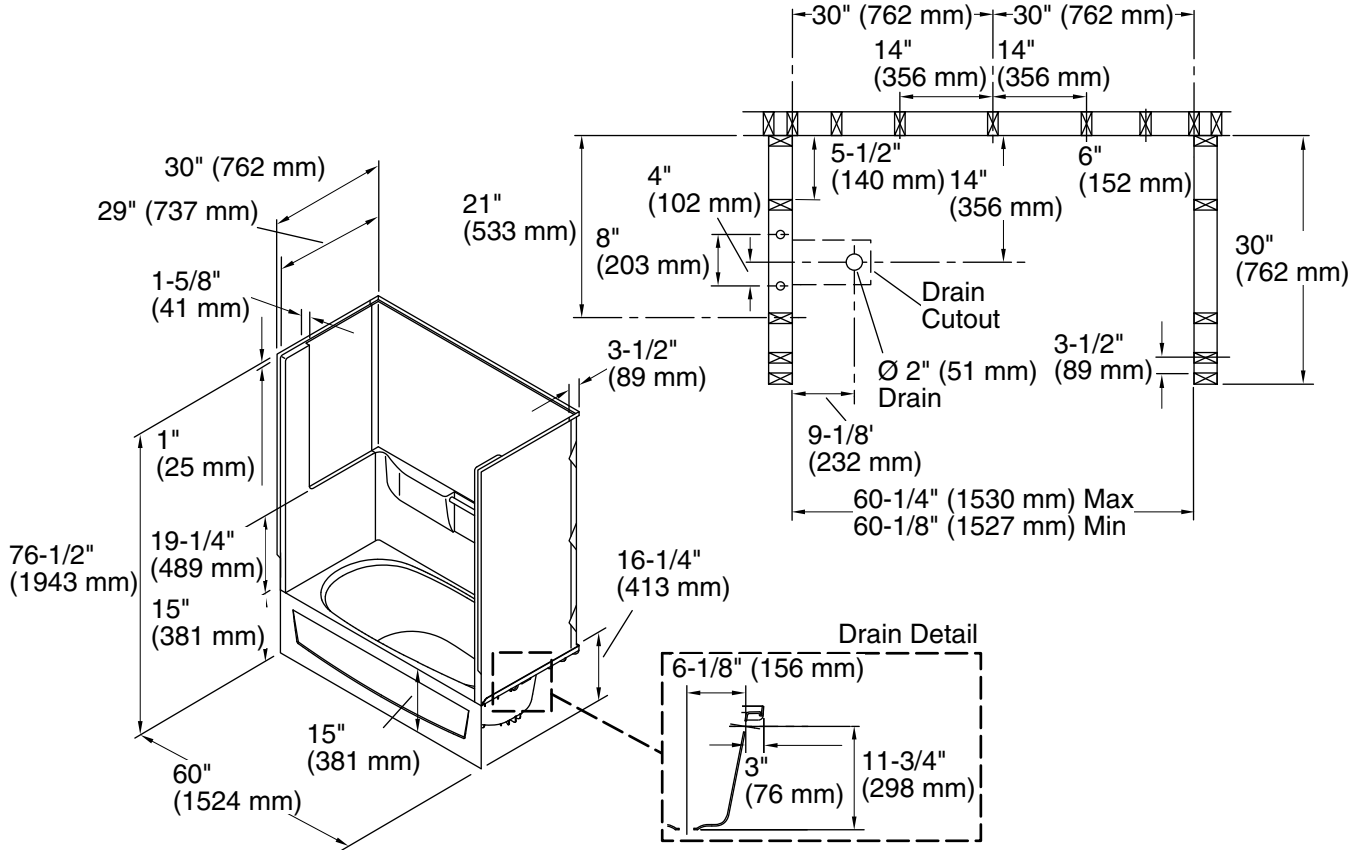

# Performa™

60-1/4" x 29" bath/shower  
71040120

## Features

- 15" (381 mm) apron.
- Tongue-and-groove walls with snap-together installation.
- High-gloss walls.
- Full caulking required in all seams.
- Acrylic towel bar and molded-in shelving.

## Included Components

Product consists of:

- 71041120 60-1/4" x 29" bath
- 71044100 60" x 30" bath/shower wall set

## Available Colors/Finishes

*Color tiles intended for reference only.*

Color	Code	Description
	0	White
	96	KOHLER Biscuit

**Technical Information**

All product dimensions are nominal.

- Installation: Three-wall alcove
- Drain location: Right
- Basin area, bottom: 21" x 39" (533 mm x 991 mm)
- Basin area, top: 24" x 53" (610 mm x 1346 mm)
- Water depth: 10-1/4" (260 mm)
- Water capacity: 35 gal (132.5 L)
- Maximum door height: 59-1/2" (1511 mm)
- Maximum door width: 56-3/4" (1441 mm)